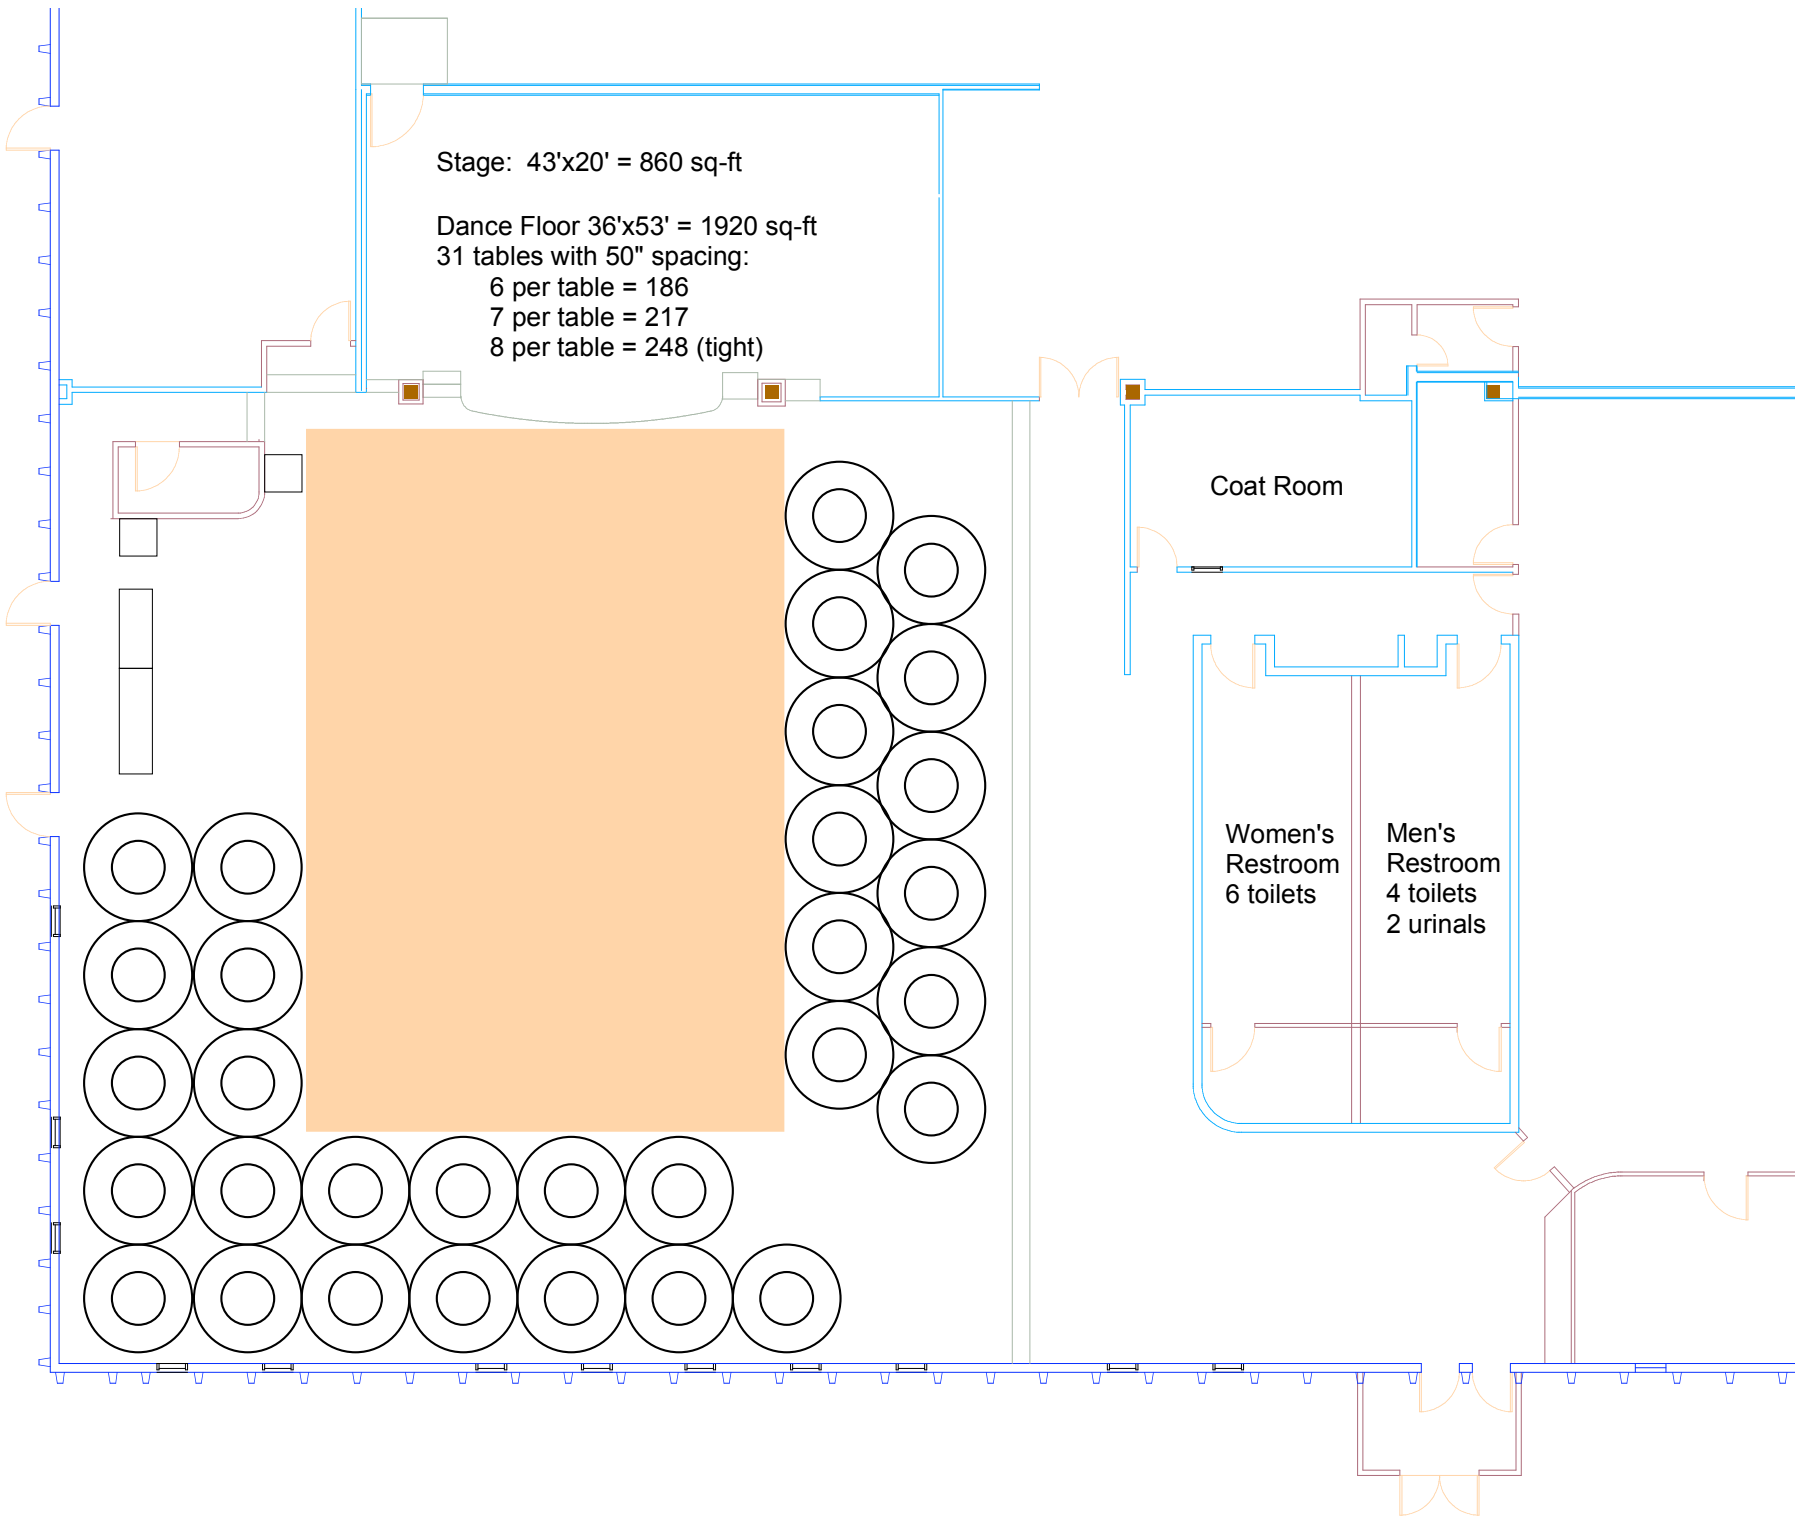

Stage: 43'x20' = 860 sq-ft

Dance Floor 36'x53' = 1920 sq-ft

31 tables with 50" spacing:

6 per table = 186

7 per table = 217

8 per table = 248 (tight)

Coat Room

Women's Restroom  
6 toilets

Men's Restroom  
4 toilets  
2 urinals